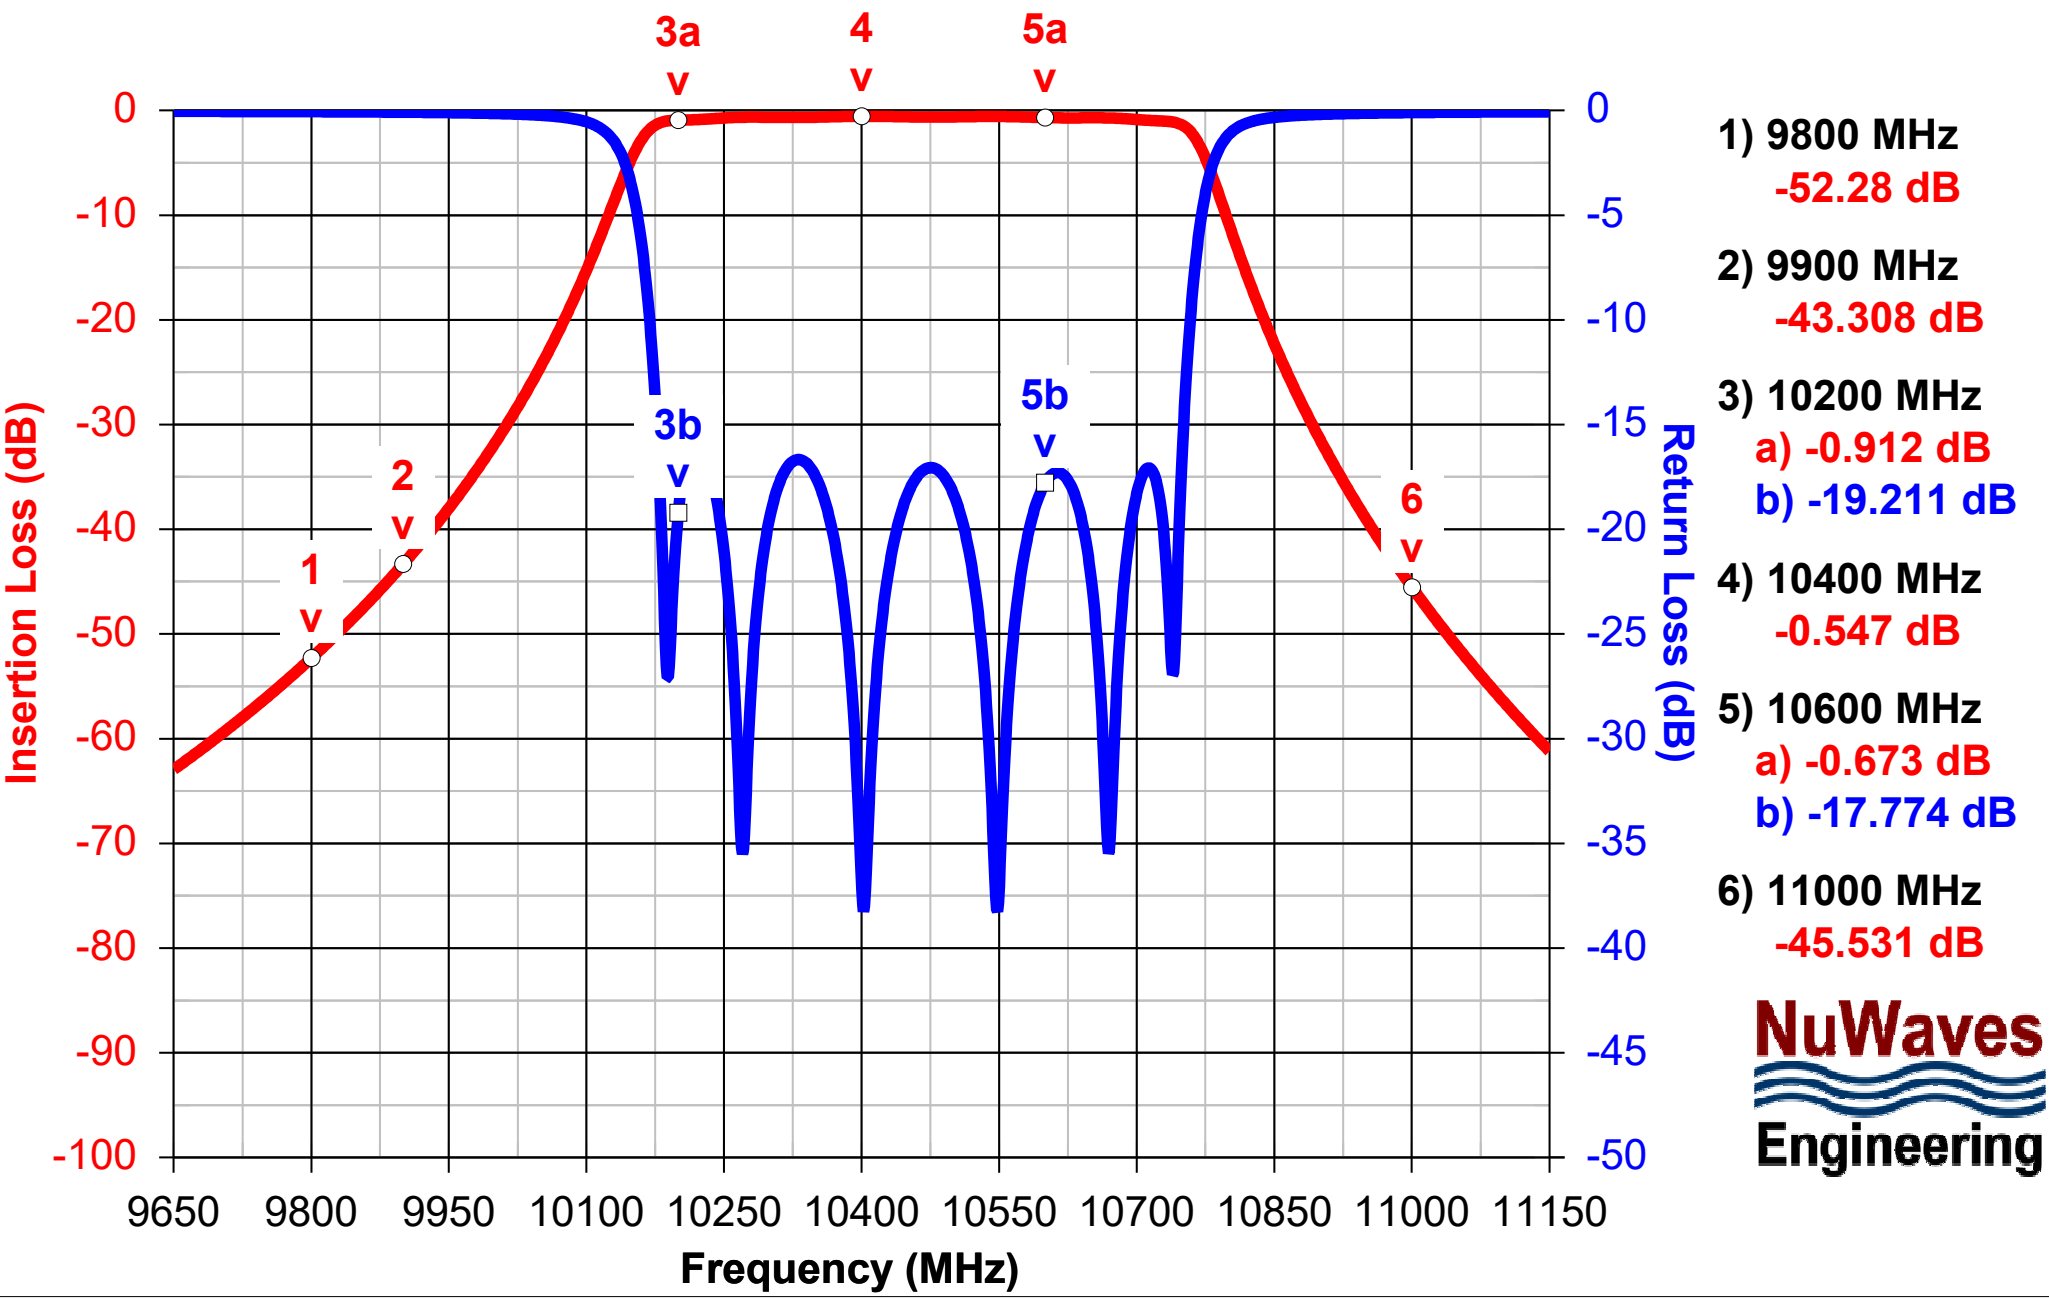

Bandpass Filter: NW-FL-06BPCV-10400-SFSF-M01, 2016-09-09

— Insertion Loss

— Return Loss